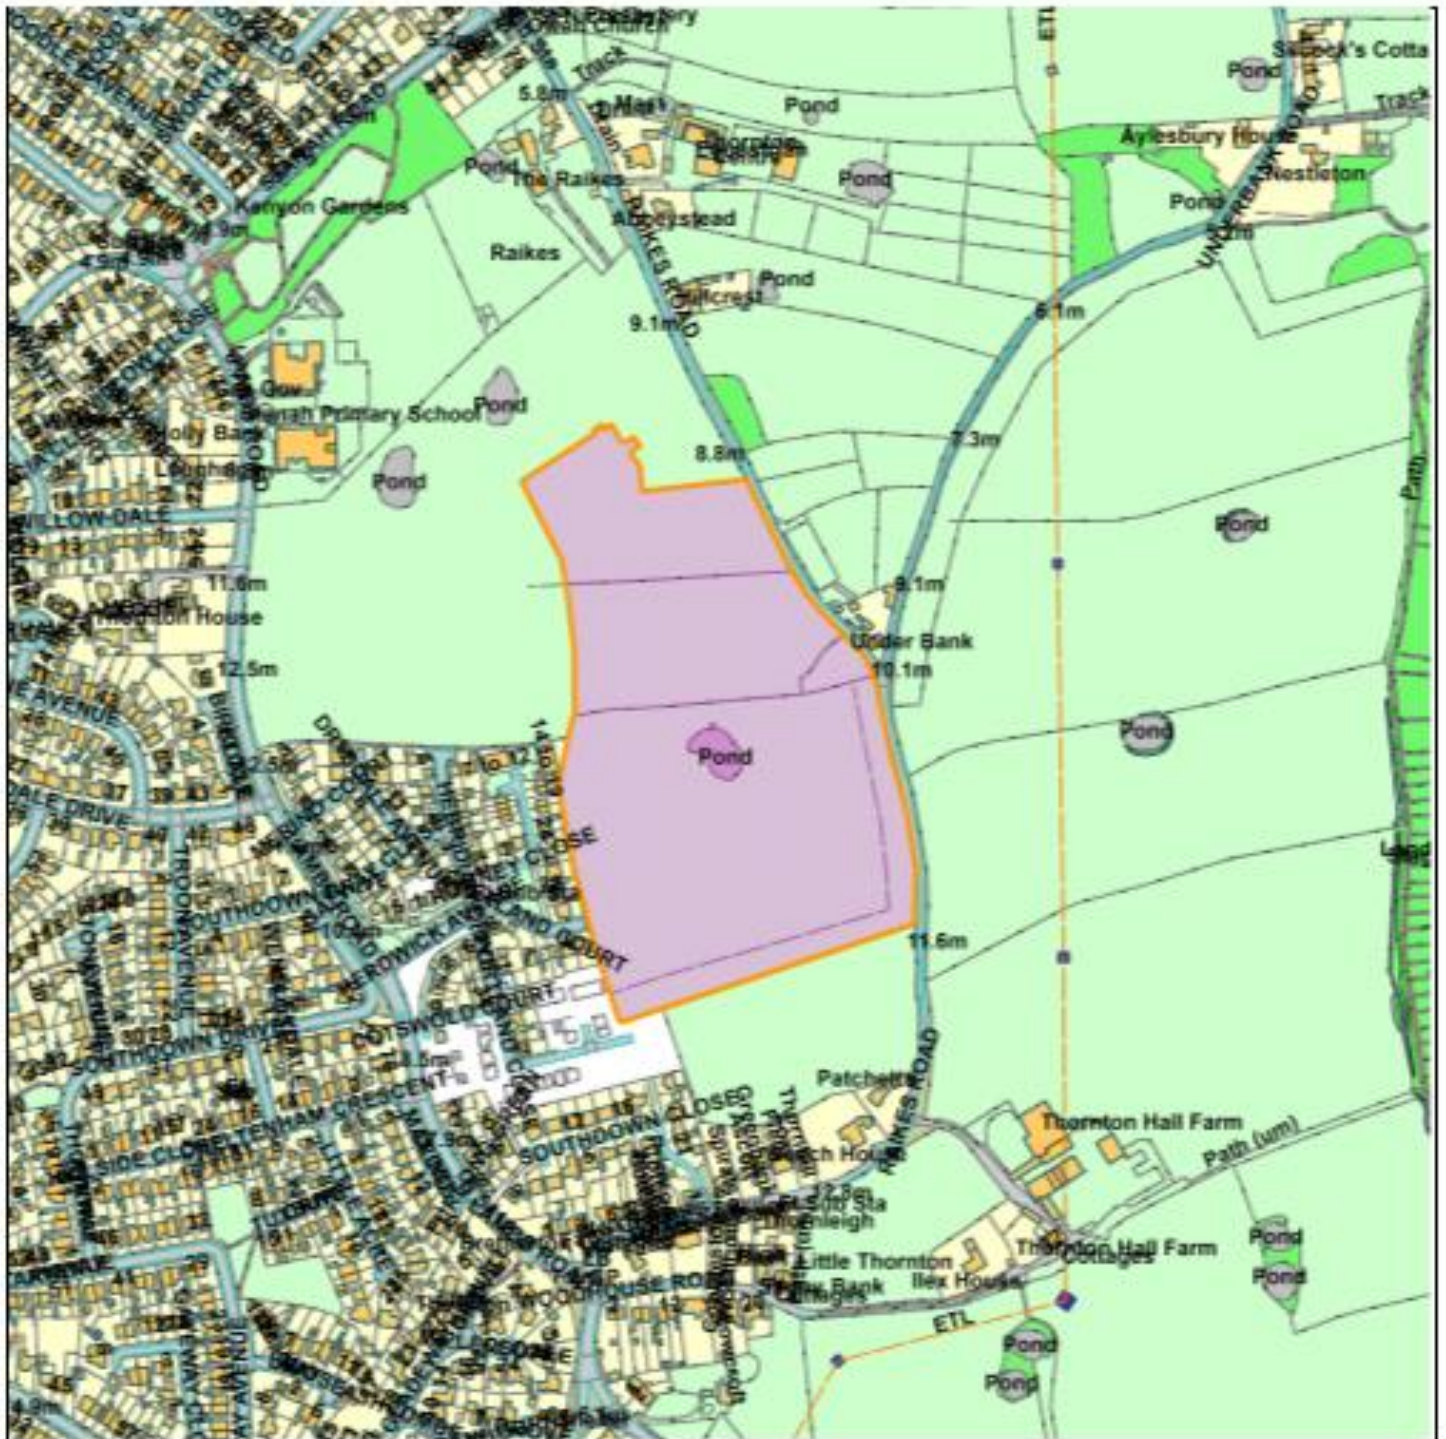

Planning Committee

22/00815/FULMAJ - Land off Lambs Road, Thornton Cleveleys, Lancashire

Scale : 1:5530

Reproduced from the Ordnance Survey map with the permission of the Controller of Her Majesty's Stationery Office © Crown Copyright 2012.

Unauthorized reproduction infringes Crown Copyright and may lead to prosecution or civil proceedings.

Organisation	Wyre Council
Department	Planning Department
Comments	Item 6
Date	21 August 2023
SLA Number	100018720